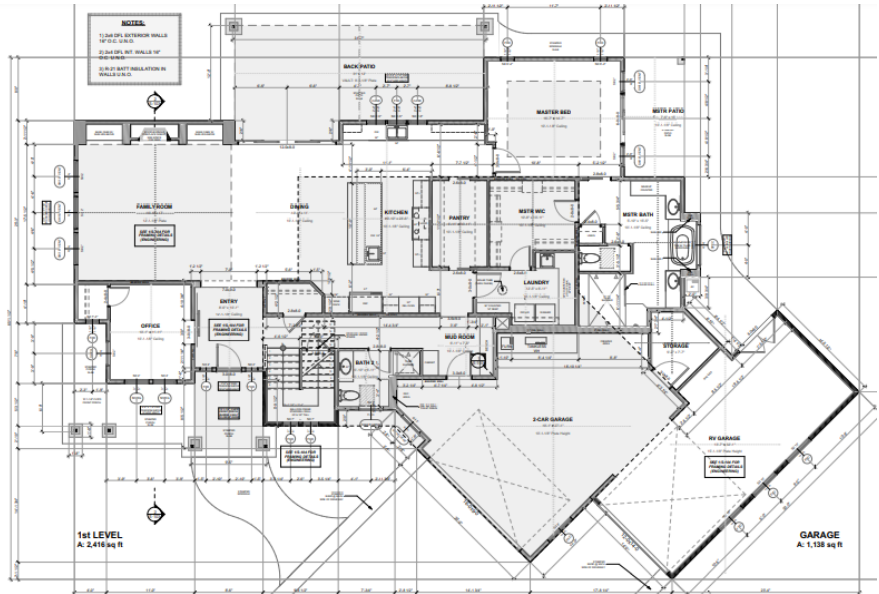

RED LEAF

BUILDING COMPANY

THE CREEKWATER

First Floor

- 3893 Sqft Two Story
- 5 Bedrooms & Office
- 3 Bathrooms
- 2 Car with RV
- 2 laundry rooms

Second Floor